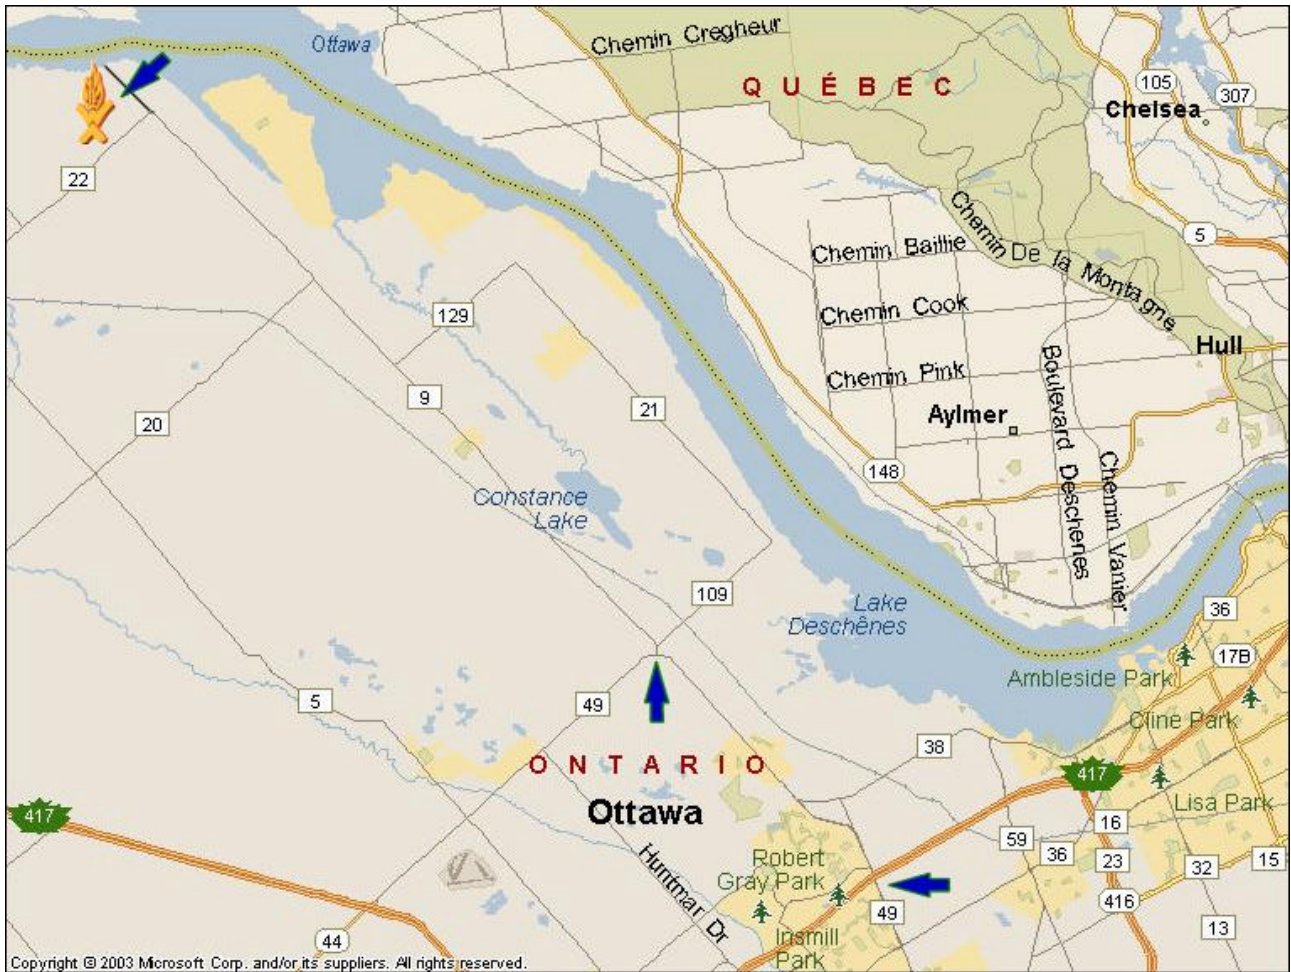

Camp Woolsey

Turn off Highway 417 at March Road Exit (Kanata)
Follow March Road West to traffic light at Dunrobin Road
(8.1 Km or 5 mi). Turn right and follow Dunrobin Road 21.5 Km
(13.4 mi) to Camp Woolsey (5029 Dunrobin Road) on the left
just after the road changes from asphalt to gravel.