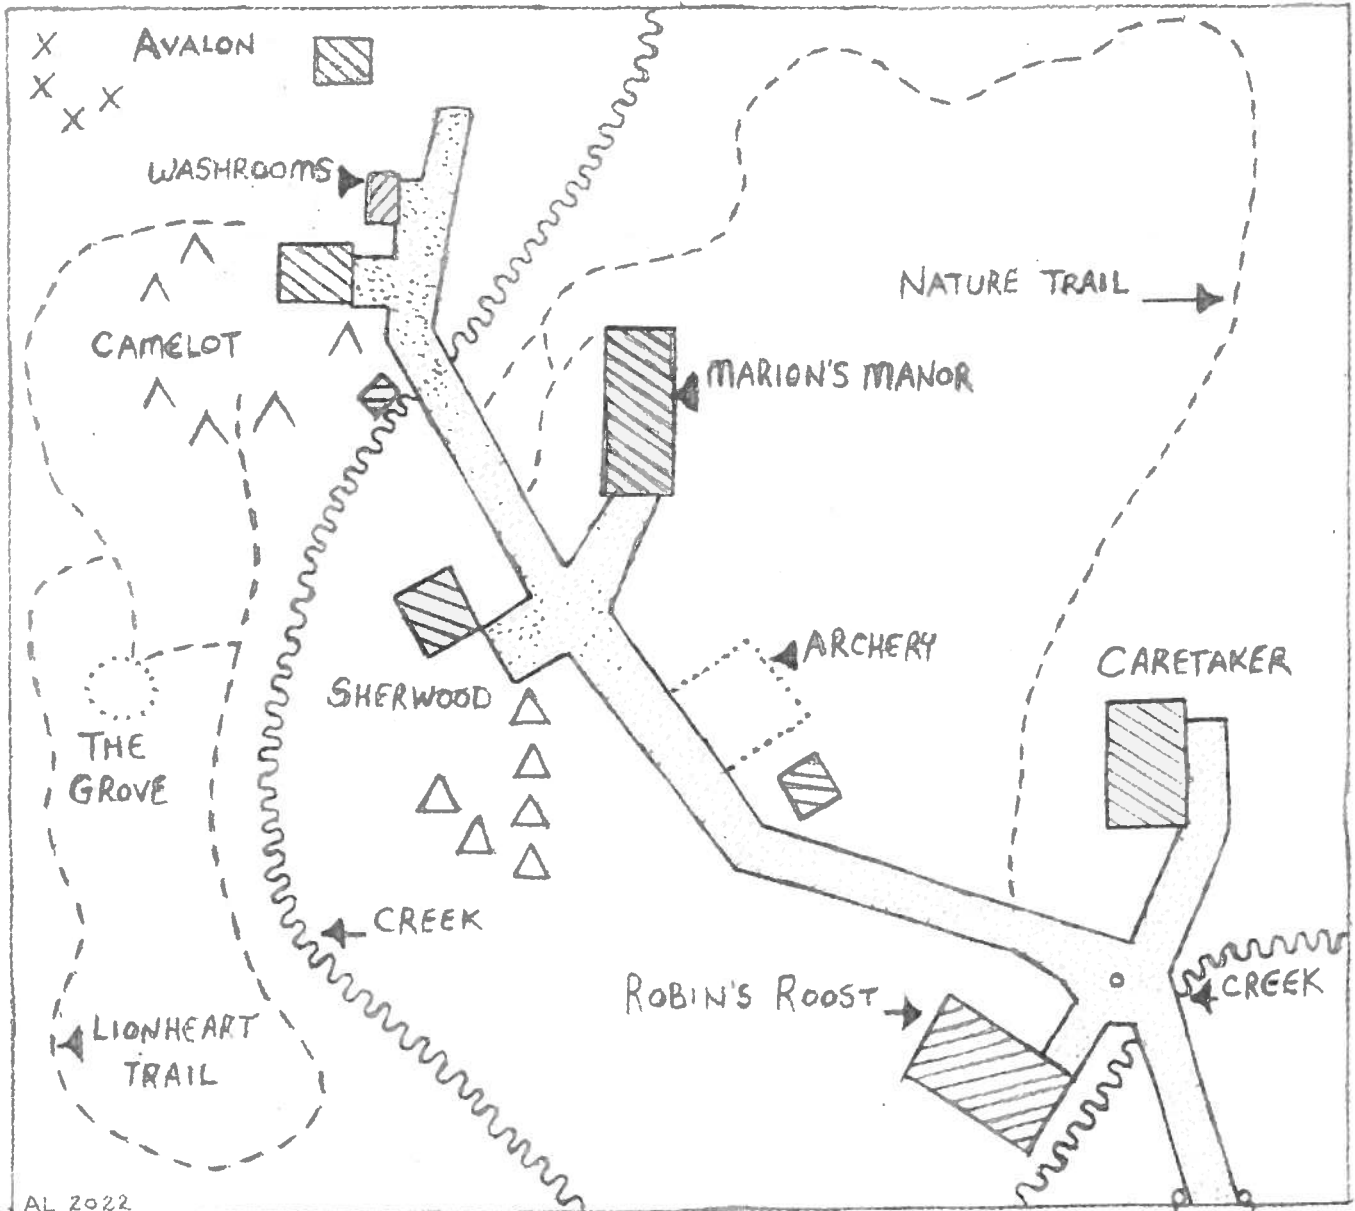

CAMP M^CLANLIN

est 1956

AL 2022

SCALE ~ 1/2" = 100ft APPROX

WILLET ROAD →